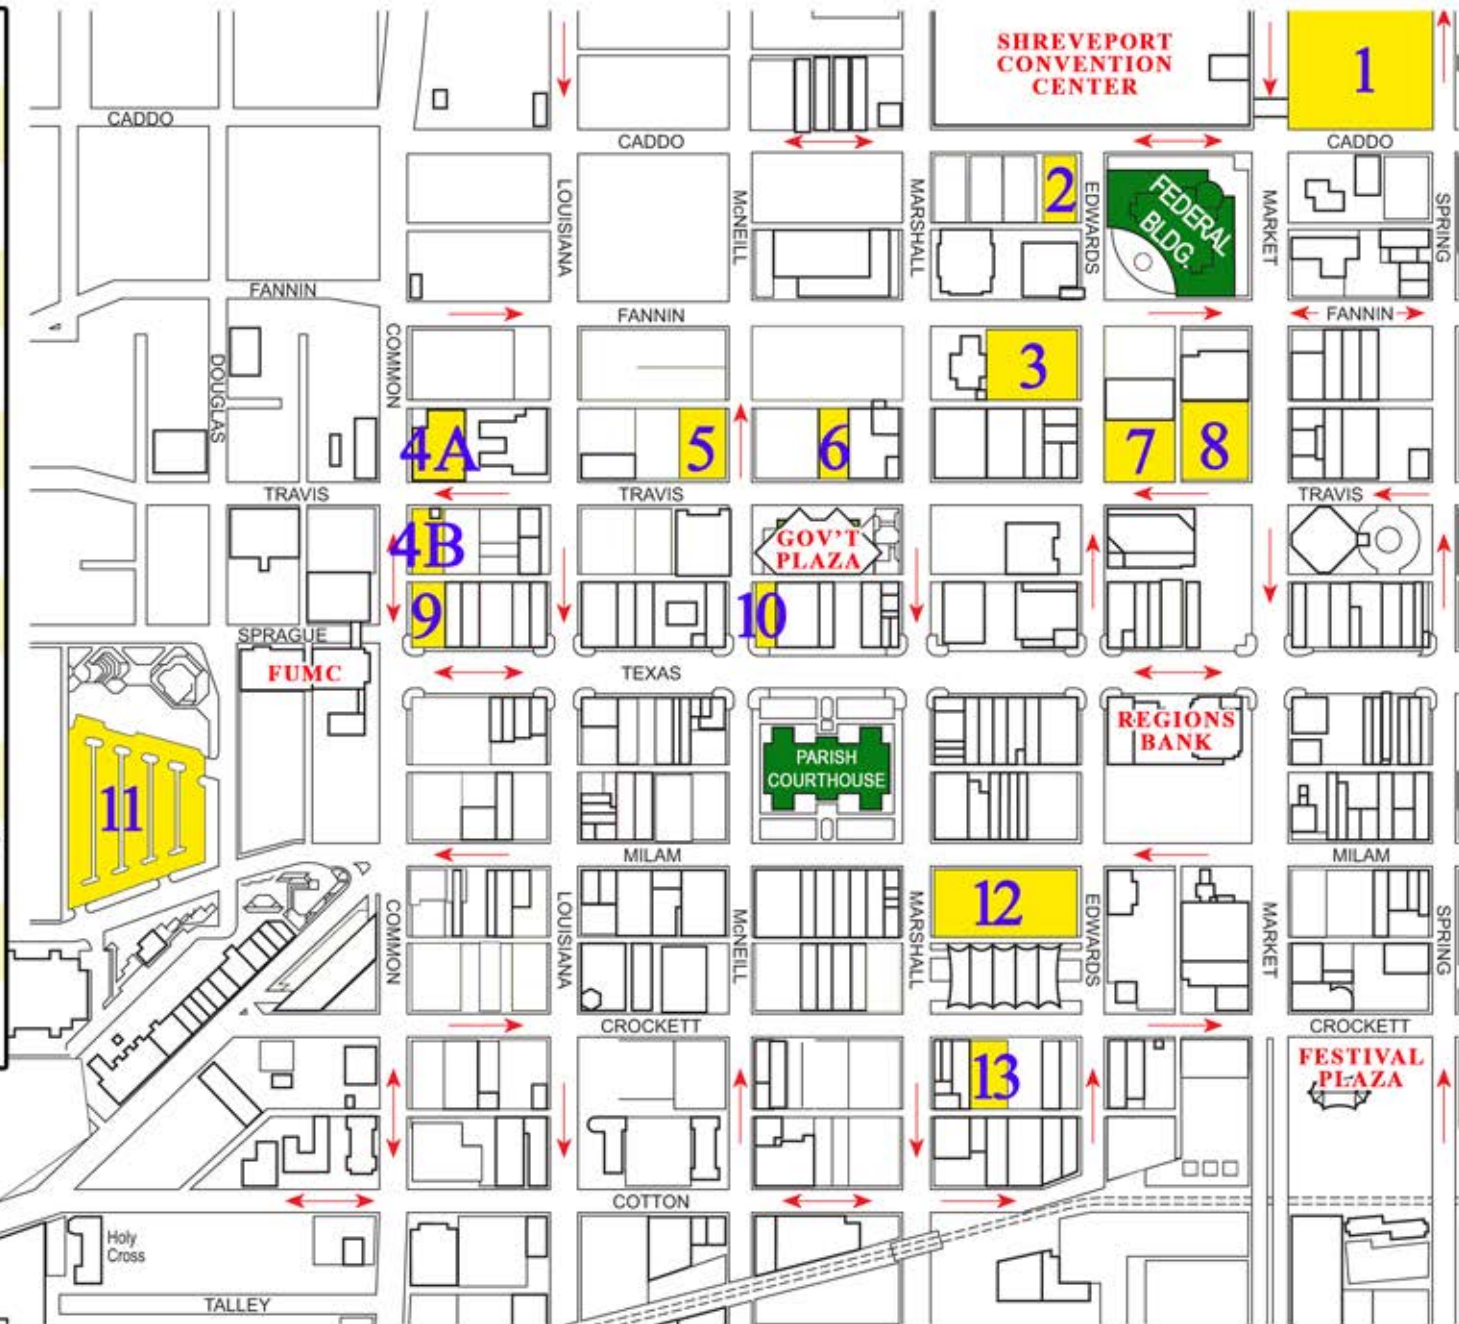

DAILY DOWNTOWN PARKING MAP

1	101 MARKET	CONVENTION CTR.
		\$8 DAY
2	202 EDWARDS	SYSTEM PARKING
		\$5 DAY
3	312 EDWARDS	SYSTEM PARKING
		\$10 DAY
4A	729 TRAVIS	SYSTEM PARKING
4B		\$3 DAY
5	600 TRAVIS	SYSTEM PARKING
		\$10 DAY
6	500 TRAVIS	TRAVIS ST PARKING
		\$7 DAY
7	330 TRAVIS	CITY GARAGE
		\$10 DAY
8	322 MARKET	DOUGLAS PARKING
		\$10 DAY
9	728 TEXAS	FUMC LOT DSDC
		\$4 DAY
10	512 TEXAS	SYSTEM PARKING
		\$10 DAY
11	800 MILAM	CITY OF SHREVEPORT
		FREE
12	425 MILAM	DOUGLAS PARKING
		\$7 DAY
13	413 CROCKETT	SYSTEM PARKING
		\$3 DAY

CITY COURT
1244 TEXAS
FREE PARKING
ACROSS STREET